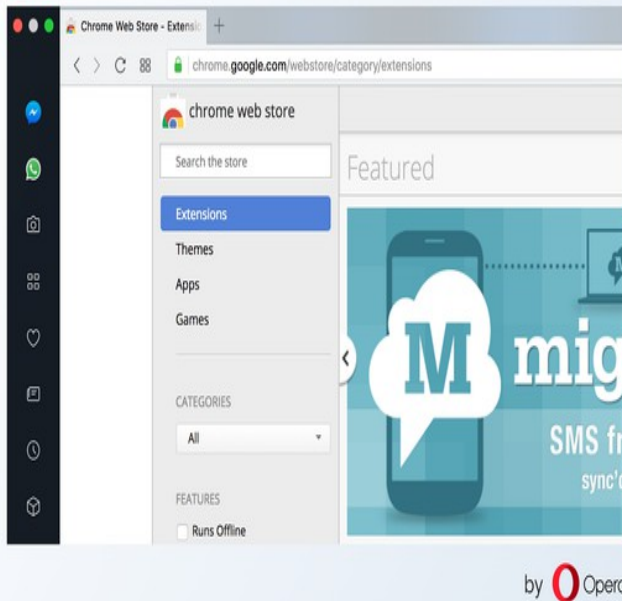

play store er chrome

1. Go to Chrome Web Store

Discover great apps, games, extensions and themes for Google Chrome. Soon, you'll be able to use the Google Play Store and Android apps on many Chromebooks. Find out more on the Google Chrome blog. The Chromebooks.Plus, with the best of Google built-in, the Google Play Store at your fingertips and multiple layers of security, you can be sure they'll continue to feel fresh. Chromecast enabled apps help you stream movies, music and videos to your TV from your Pixel phone, Google Pixelbook or other device. Category Requirements Google Play Store (Web browsers: For the best experience, use the latest version of Google Chrome, Firefox, Safari, Internet Explorer. You can customize Chrome and add features and functionality by adding extensions from the Chrome Web Store. Install an extension Open the Chrome Web. To get started, touch and hold the home button on eligible Android phones* or download the Google Assistant app on the App Store and complete the set-up. Build a better app and leave the operations to us. Analytics Monetize your app through rich and engaging ads. AdMob Store and manage files in the cloud. Bringing Google Play the most popular app store in the world to Chromebooks. Chrome OS Software Engineer, Raider of the Lost Arc. Experience the cutting edge of web browsing with Samsung's fastest, smoothest, safest web browser for Android. Now supports Android and above. Security. Download APKs Directly From Google Play To Your Computer With APK Downloader Extension For Google Chrome. Visit Play Store. Generate Download. Google has shut down the "app" section of the Chrome Web Store for those platforms, meaning you can't install Chrome Apps anymore. Google. Apps and Extensions installed via the Chrome Web Store (CWS) can use NaCl mailing list, or ask questions using Stack Overflow's google-nativeclient tag. The official YouTube channel for the Chrome browser, OS, Web Store, and Chromebooks. The following is a partial list of apps compatible with Google Cast, and the platforms on which each can run. The first Google Cast receiver released was Google's Chromecast in July .. Chrome Web Store. Retrieved September 4 .. Pirate Dice be a game for y'er bloody Chromecast dongle". shalomsalonandspa.com Retrieved March

[[PDF] newspaper template s](#)

[[PDF] youtube er cydia ios 7](#)

[[PDF] dra-397 denon manual](#)

[[PDF] cisco dpc3008 modem default login](#)

[[PDF] giantess video game](#)

[[PDF] irobot roomba 550](#)

[[PDF] dal calories 1 cup](#)