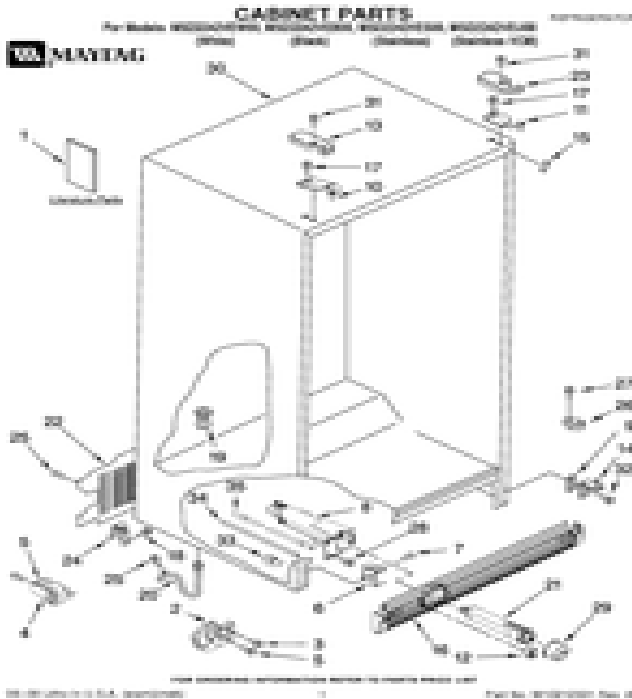

maytag refrigerator parts manuals

Get Parts, Repair Help, Manuals and Care Guides for MFIAEB Maytag Refrigerator - Bottom Freezer. View parts like Light Bulb - 40W and Pantry End Cap. Products 1 - 50 of Maytag Top Mount Refrigerator User's Guide. Pages: See Prices Maytag Side by Side Refrigerator Owner's Manual. Pages: replacement parts and accessories for Maytag refrigerator-parts models. Leveling Feet & Rollers; Lighting; Liners; Manuals & Guides; Miscellaneous. Download Manual for Model MBFXEW4 MAYTAG shalomsalonandspa.com PartsDirect has parts, manuals & part diagrams for all types of repair projects. Download Manual for Model MFIXEM1 MAYTAG shalomsalonandspa.com PartsDirect has parts, manuals & part diagrams for all types of repair projects. Download Manual for Model MBFXEB5 MAYTAG shalomsalonandspa.com PartsDirect has parts, manuals & part diagrams for all types of repair projects. Download Manual for Model MFIAES MAYTAG MAYTAG REFRIGERATION. refrigerator parts #MFIAES MAYTAG bottom-mount refrigerator manual. Download Manual for Model MFIXEM6 MAYTAG shalomsalonandspa.com PartsDirect has parts, manuals & part diagrams for all types of repair projects. Download Manual for Model MFIXEB6 MAYTAG shalomsalonandspa.com PartsDirect has parts, manuals & part diagrams for all types of repair projects. Download Manual for Model MFIXEM5 MAYTAG shalomsalonandspa.com PartsDirect has parts, manuals & part diagrams for all types of repair projects. Download Manual for Model MBFYEB2 MAYTAG shalomsalonandspa.com PartsDirect has parts, manuals & part diagrams for all types of repair projects. Download Manual for Model MBFWEW1 MAYTAG shalomsalonandspa.com PartsDirect has parts, manuals & part diagrams for all types of repair projects. Download Manual for Model MFWDRH00 MAYTAG shalomsalonandspa.com PartsDirect has parts, manuals & part diagrams for all types of repair projects. Download Manual for Model MFTAEW10 MAYTAG shalomsalonandspa.com PartsDirect has parts, manuals & part diagrams for all types of repair projects. Download Manual for Model MFIVEB2 MAYTAG shalomsalonandspa.com PartsDirect has parts, manuals & part diagrams for all types of repair projects. Download Manual for Model MRTFZEM00 MAYTAG shalomsalonandspa.com PartsDirect has parts, manuals & part diagrams for all types of repair projects.