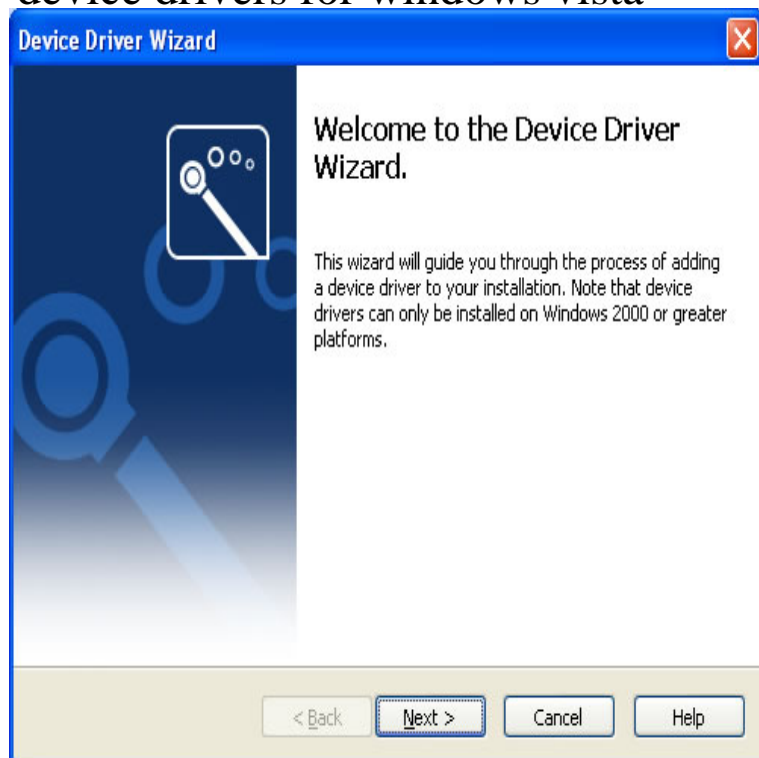

# device drivers for windows vista

Learn how to install preexisting and new device drivers in Microsoft Windows Vista. How to Manually Update Drivers in Windows Vista. To manually install the driver in Windows Vista, follow these steps: Click Start menu and right-click on Computer. Click Manage. Click Device Manager in left pane. In Device Manager window, expand categories and locate the device that you wish to update the driver for. Device Driver on Windows Vista or Windows 7. Connect the ColorMunki Photo or ColorMunki Design to the PC and make sure that the software is not yet opened but fully installed. Left click Windows "Start", right-click "Computer", and then left-click "Properties". Click on "Device Manager" in the upper left corner of this. Windows Vista has a new device driver model. Installing and troubleshooting Vista device drivers is a little different. To verify that device drivers are compatible with Windows Vista: Choose Start > Control Panel. Click System and Security (Windows 7) or System and Maintenance (Windows Vista), and then click Device Manager. Click the plus sign (+) to the left of each device type. In these cases, you need to do the work and track down and install a Windows Vista driver for your device. If you're lucky, you have an installation CD. This document pertains to HP Notebook PCs with Windows Vista. For detailed instructions, refer to Install updated drivers to improve device performance. Here is how to open Device Manager in Windows 10, 8, 7, Vista, or XP. You will need to start Device Manager to manage hardware, fix driver. This article only applies to: Windows Vista, 7. Right-click the device, and select Update Driver Software. In the Update Driver Software. DP71 Device driver for Windows Vista bit, MALADDP72 Windows Vista 7 recovery delete driver software; Install the [ DP72x64DeviceDriverVexe]. Back to the installation procedure of the device manager. To install the Android USB driver on Windows 7 for the first time, do the Connect your Android device to your computer's USB port. Alps Pointing-device Driver Alps Pointing-device Driver Alps Pointing-device Driver Alps Pointing-device Driver Alps Pointing-device Driver Alps Pointing- device. All Microsoft Windows operating systems, including Windows Vista, require Petri IT Knowledgebase: How to Remove Old Device Drivers From Vista and. Here are top 3 ways to download and update base system device driver for Windows 10, , 8, 7, Vista and XP, applied to HP, Dell, Lenovo. Troubleshooting when external drives encounter driver and ?Unknown Device? problems in Windows 7/Vista Device Manager. IC WDM UVCCAM TIS: Device driver for all USB cameras except the 33U and Windows XP, Windows Vista, Windows 7 (32 & 64 bit), Windows 8 (32 & 64 bit).