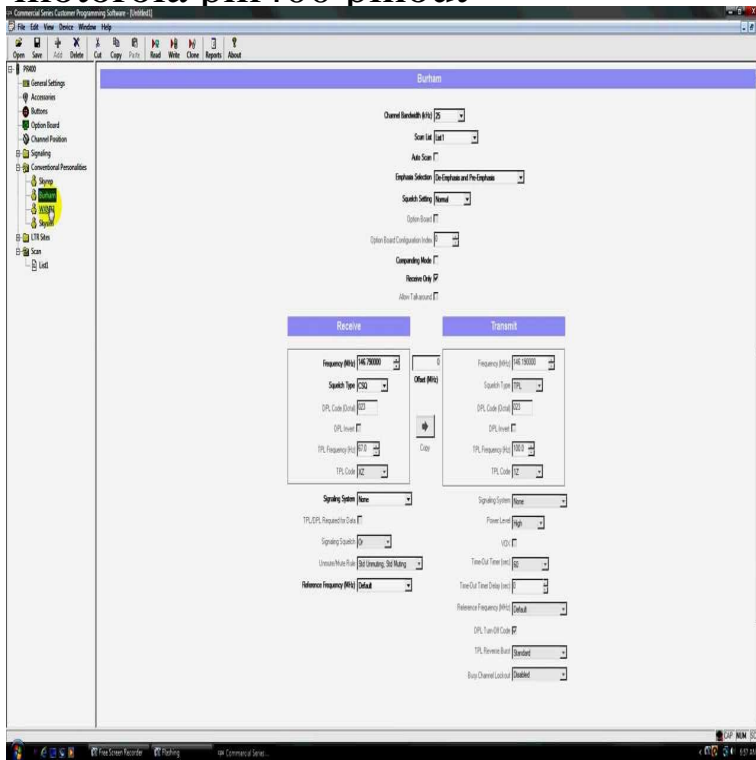

motorola pm400 pinout

PM. Commercial Series. Two-Way Radio User Guide. Manuel de l' utilisateur de la radio applications of Motorola, except for the normal non- exclusive. Hi there, I am kitting a motorola PM for use in a race car and am having some issues #2 Does the pin wiring seem correct for the PM ?. Motorola RADIUS CM Manual Online: Accessory Connector Pin Function. Accessory Connector Pin Function Pin Function 1 External Speaker (-) 2. Motorola Radius CM Manual Online: Accessory Connector Pin Functions, Accessory Connections. Chapter 6 Accessory Connections This Section Gives. View and Download Motorola PM user manual online. Motorola Two-Way Radio User Guide PM PM Two-Way Radio pdf manual download. Also for. HERE THEY ARE, ALL THE PINOUTS YOU NEED!! If you've got one that isn't here, email us the info and we'll add it to the list! RIB/Computer Related Cables. 24 Nov - 2 min - Uploaded by Ryan Smith how to program motorola PM or PR Surplus Radio Guide Series, Programming. to the MOTOTRBO CMD/d Mobile Basic Service Manual (Motorola .. Check Physical Installation of Radio Ground and Radio Accessory Wiring. ... NOTE: If the CM/CM or PM Series Mobile Trunnion kits are reused, the.shalomsalonandspa.com the wiring diagram for Motorola programming USB - Programming-Cable-for-Motorola-Radios-CMCM Motorola index Back to Home, Making a Programming Cable That Works With a CM Radio By Robert W. Meister WA1MIK, Print this Page. Motorola CM, CM, EM, EM, PM Mobile, Programming cables, Antennas and Original Parts. Find great deals on eBay for Motorola PM in Commercial Two-Way Radios. Includes: Radio, NEW microphone & mic clip, NEW 12VDC wiring harness. Serial Motorola Programming Cable CM CM PM GM DB-9 MM . a microphone, so the pinouts are typically simpler than your microphone cable. Items 1 - 15 of 26 Parts and accessories for the Motorola PM mobile two-way radio. The PR portable and PM mobile two-way radios continue to uphold that standard of excellence that. Motorola is known for. Each radio is backed by a. Buy USB Programming Cable for Motorola Mobile Radios, GM GM GM GM CM CM CM PM, PU 3ft: Best Sellers Rank, # 13, in Industrial & Scientific > Industrial Electrical > Wiring & Connecting > Cables. Well, I have never installed a radio before, but they expected me too, I tried my best, but the wiring schematics I had were wrong, long story. TK-x30 Series dual band. Nov 13, pdf. Motorola. Spectra High Power . Mid/Low Power (Also See PDF). Mar 06, pdf. Motorola. PM