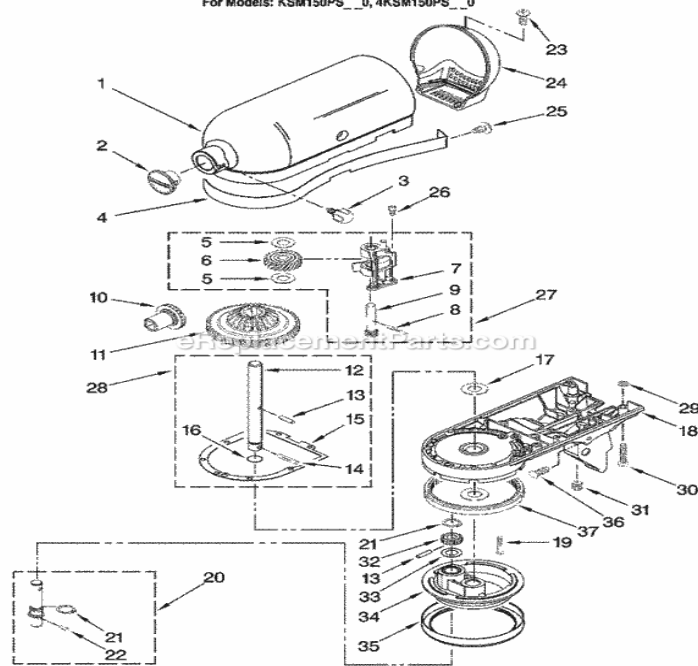

kitchenaid parts list

CASE, GEARING AND PLANETARY UNIT

For Models: KSM150PS_0, 4KSM150PS_0

8212010

6

With over parts and thousands of DIY videos and tutorials, we'll help you order and install the KitchenAid parts you need and save. Refer to the manual provided by the manufacturer for further instructions. Fixes these symptoms. KitchenAid Stand Mixer Parts Stand Mixers, Attachments & Parts Quart & 5 Quart Service Manual 5 Quart Professional & 6 Quart Service Manual. KitchenAid repair parts and accessories for 37 different KitchenAid product types. Top Brands. Parts Diagram For Samsung Gas Range nx58hwsaa We have parts, diagrams, accessories and repair advice to make your tool repairs easy. KitchenAid 4KSMPSBW0 Artisan Tilt Head 5 Qt. Stand Mixer Parts. We have parts, diagrams, accessories and repair advice to make your tool repairs easy. KitchenAid 4KP26M1XMC4 Professional 6 Qt. Stand Mixer Parts. Need to fix your K45SSAC0 Classic 4 1/2 Qt. Stand Mixer? We have parts, diagrams, accessories and repair advice to make your tool repairs easy. Need to fix your 5K5SSWH 5-Qt. Heavy Duty Stand Mixer? We have parts, diagrams, accessories and repair advice to make your tool repairs easy. Need to fix your KP 6 QT. Stand Mixer? We have parts, diagrams, accessories and repair advice to make your tool repairs easy. Need to fix your K45SSWH Classic 4 1/2 Qt. Stand Mixer? We have parts, diagrams, accessories and repair advice to make your tool repairs easy. We have the genuine KitchenAid parts and appliance repair help you need to get Here is a list of tools that are needed to replace the bevel gear a flathead. Need to fix your KSM95BU0 Ultra Power 4 1/2 Qt. Stand Mixer? We have parts, diagrams, accessories and repair advice to make your tool repairs easy. Results 1 - 24 of Online shopping for Appliances from a great selection of Refrigerator Parts & Accessories, Range Parts & Accessories, Dryer Parts. At Automatic Appliance Parts, we offer a wide array of KitchenAid dishwasher parts to help restore your quality appliance to its ideal functioning state. Buy KitchenAid dishwasher parts to repair your KitchenAid dishwasher at Easy Appliance Parts. Great prices on all KitchenAid parts you need to help you repair .Shop for KitchenAid Dishwasher parts today, from to Y! Find genuine replacement parts along with great repair advice and same-day shipping. Goodman's carries a complete line of KitchenAid mixer parts, electrical parts, mixer parts, gear housing, bearings and more. To get a parts diagram for your. Use the following links to jump to the product section containing relevant parts list , service manual, and/or video information. Blenders; Stand Mixers (Domestic). KitchenAid Parts - Shop online or call Fast shipping. Open 7 days a week. day return policy. Whether you need to register your product, find KitchenAid manuals or schedule service, we're here to help. Get authorized KitchenAid genuine parts. c KITCHENAID. INTERNATIONAL PART NUMBERS ITALICIZED. This Parts List Supercedes All Previous K5SS, KSM5, KP50P, KPM5, KSM50P.