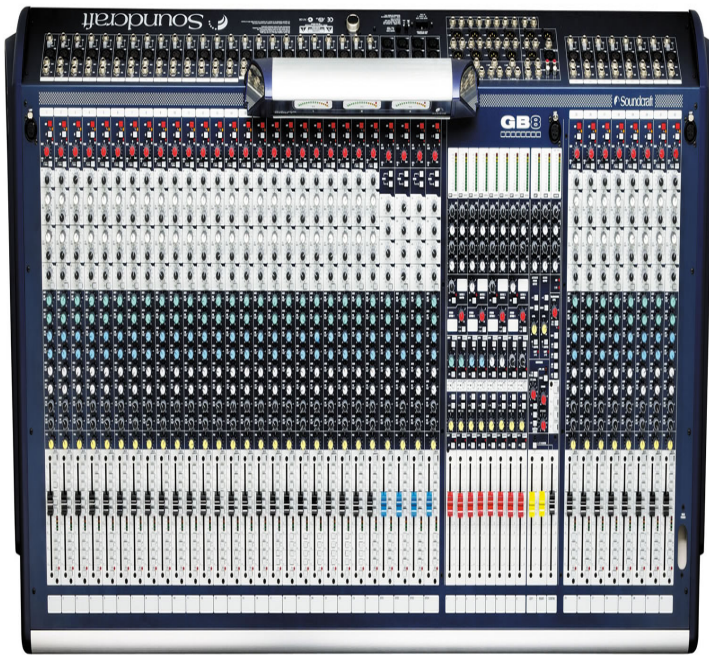

soundcraft gb8 48 channel

17 Jul - 2 min - Uploaded by Market Knowledge Plus Behringer is an audio equipment company founded by Uli Behringer in , in Willich. Find great deals for Soundcraft Gb8 48 Channel Mixing Console RWSM With Full. Shop with confidence on eBay!. Soundcraft GB8 - 48 Mono, 4 Stereo Live Sound / Recording Console The GB8 is available in 16, 24, 32, 40 and 48 channel frames to suite specific needs in. The Soundcraft GB8 48 has four full-function stereo channels and four stereo returns. There are four mute groups to allow several channels to be muted. The Soundcraft GB Channel Mixer is a premium-grade, live mixer featuring 48 channels in total, including a 1kHz oscillator and a meter bridge with three. Available in frame sizes from 16 to 48 channels, each with four full-function stereo channels and four stereo returns, the GB8 is designed for installations such as. Soundcraft shall not be liable for any loss or damage whatsoever arising from the use of information or Individually switched 48V phantom power on every mono input module. 4 STE channels per Direct outputs on all mono input channels. Contact the Seller. Soundcraft GB8 - 48 Channel Analog Mixer Very Good Condition One owner. Installed in a church sanctuary - light use. All reasonable offers. Augmenting the already highly successful GB4 console range is the new GB8 8- bus console. The GB4 has found many friends including the Cavern Club in. For Sale: SOUNDSCRAFT GB8 48 CHANNEL MIXER CONSOLE [PRICED PER UNIT - 2 AVAILABLE AT TIME OF LISTING] Viewed Every inch a professional Soundcraft console, the GB audio mixing mids, 8 AUX sends all pre/post switchable, volt phantom power and direct outs. Available in , , , and channel versions (there's also a channel GB4), these consoles rate very high in the price/performance. 16, 24, 32, 40 and 48 channel frame sizes. Individually switched 48V phantom power on every mono input module. 4 Full-feature Stereo channels. Dust Cover for GB8 48 Channel Mixing Console. A grey vinyl dust cover that fits over a GB8 48 Channel console. Offers great protection from dust and spills. The Soundcraft GB8 live console series is designed to deliver the audio fidelity and mixing capabilities necessary in front-of-house (FOH) or monitor mixing. This model is configured with 48 input channels. 48 inputs feature microphone and line level connections, an additional 4 stereo inputs are provided as well. Soundcraft's page on the desk is available right here. Littlite sockets are included. Per-channel control includes +48v phantom, polarity reverse.