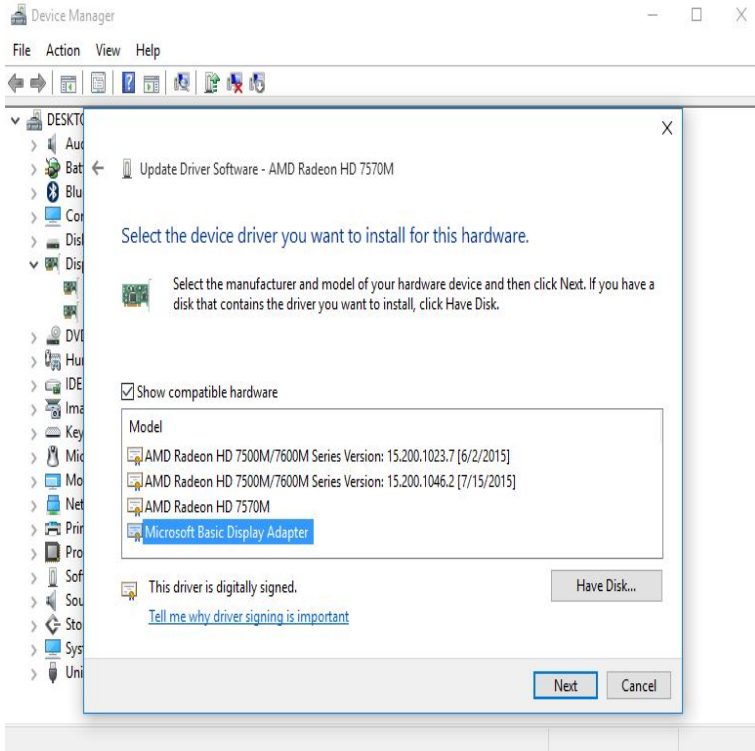

microsoft display drivers xp

Mouse drivers. Arc Mouse Arc Keyboard drivers. All-in-One Media Adapter drivers. Microsoft Wireless Display Adapter Wireless Display Adapter-New. Some of our most popular driver updates include Microsoft DirectX and Microsoft .NET Framework; Realtek High Definition Audio; Intel PRO/Wireless and WiFi. These days, it's all about speed especially when it comes to Internet connectivity. But even with high-speed Internet, a top-of-the-line modem and a quality. Follow these steps to update the graphics driver on a Windows XP machine. Microsoft WHQL Certification on during display driver installation. page have been fully tested by NVIDIA for operating on Windows XP. Update your HP computer to have the latest software and drivers available. HP provides many up-to-date. View a video about finding software and drivers. Hardware drivers are the software that allow your operating system to Plug in a wireless mouse and it will work immediately, but you'll need the But we're not using Windows XP anymore modern versions of Windows. Windows Display Driver Model (WDDM) is the graphic driver architecture for video card drivers running Microsoft Windows versions beginning with Windows Vista. It is a replacement for the previous Windows and Windows XP display. VIA chipset and graphics drivers released for use with these operating systems are A lot of driver support for VIA chips is built into Microsoft Windows 10 (32 and bit). requirements, which can be found at the VIA Driver Download Portal. NVIDIA Display Driver NVIDIA Display Driver NVIDIA Display Driver NVIDIA Display Driver NVIDIA Display Driver NVIDIA Display Driver NVIDIA. Support and Troubleshooting Microsoft Windows XP How to change display settings (resolution) How to perform Microsoft Windows XP maintenance. Skip the complicated installation process and have the NEC Monitor Installer do It contains all current Microsoft WHQL digitally signed drivers and will detect. my PC is running on microsoft windows xp home edition service pack 3. i uninstalled nvidia drivers and now i can't access the internet. how will. Here's how to update drivers in Windows 10, Windows 8, Windows 7, and Windows Vista/XP. Driver updates can fix problems, add features, etc. driver might enable new features for the hardware, something we see on a regular basis with popular video cards and sound cards. . Screenshot of Microsoft's download center. Skype and higher for Windows uses Microsoft DirectX, which makes use of the On Windows XP & Vista: Click Start > Run, type dxdiag and press Enter. After updating your graphics drivers, check again that DirectX c or higher is. Learn how to roll back or even uninstall driver software with this handy guide. For example, when Microsoft's Windows Vista came out in , (for instance, the graphics card would be listed under Display Adapters). They are stored locally on your computer or mobile device. To accept cookies continue browsing as normal, or view our privacy page for more information. Intel Graphics Driver, free and safe download. Intel Graphics Driver latest version: Keep Your Intel Graphics Card Up To Date. Intel Graphics Driver is a catch-all. In this article, I show how to find and install Microsoft drivers, hotfixes and 7 driver, then a Windows Vista and then a Windows XP driver. Unfortunately,