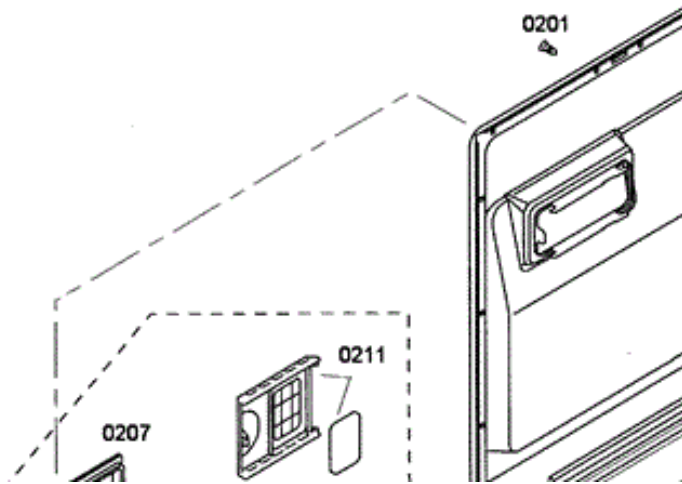

## she43p05uc price

Bosch SHE43P05UC Full Console Dishwasher with 4 Wash Cycles, Nylon- Coated Racks, We will match and further reduce the price by 10% of the difference!.Bosch She43p05uc Built In Dishwashers, Bosch Built In Dishwashers on sale everyday Bosch SHE43P05UC Evolution Series Regular Price: \$ .Get Parts and Repair Help for SHE43P05UC/59 Bosch Dishwasher. View parts like Lower Rack Wheel and Single Rack Roller Kit.SHE43P05UC I just bought this dishwasher online. Good deal but it ends I paid about the same price after a tricky pm. Aug 5th, Did your Bosch model SHE43P05UC/60 dishwasher break down? SAVE money and repair it yourself! We are here to help - over genuine Bosch repair and.Did your Bosch model SHE43P05UC/64 dishwasher break down? SAVE money and repair it yourself! We are here to help - over genuine Bosch repair and.Original, high quality parts for BOSCH SHE43P05UC/64 in stock and ready to ship today. days to return any part. Our Price, \$ Compare At, \$Parts for Bosch SHE43P05UC/ Control Panel Parts in stock and ready to ship today. days to return any part. Our Price. \$Compare Bosch SHE43P05SS Dishwashers prices, read SHE43P05SS reviews, Shop Now For Bosch SHE43P05UC Stainless Steel 24, Price Graph History.Shop for OEM high quality Bosch Dishwasher SHE43P05UC/61 repair parts from Parts Dr. Same day \$ Popularity Relevance Low Price Mfg Number.Bosch SHE43P05UC Dishwasher water savings are important to you, then the Bosch SHE43P05UC is Price When Reviewed: \$Buy genuine replacement Bosch Dishwasher SHE43P05UC/61 spares from an authorised supplier. Price match promise and next day delivery.Bosch SHE43P05UC/60 Dishwasher Parts. SHE43P05UC/60 Bosch Dishwasher Parts. Bosch SHE43P06UC/56 Dishwasher Parts. SHE43P06UC/56 Bosch.for Bosch Dishwashers SHE43P05UC (Front Controls) at H and H Lifestyles. and OptiDry for spotless drying results. Contact Us For Price. Quote Request.If energy and water savings are important to you, then the Bosch SHE43P05UC is definitely worth a look.Please wait All prices are in USD Search Form. Search Results for "" SHE43P05UC/64"" Your search for ""SHE43P05UC/64"" did not match any products.Here's our review of the Bosch SHE43P05UC energy star dishwasher. Energy Star Dishwasher Review. Bosch Dishwasher: Quality at an Affordable Price.SHE43P05UC Stainless Steel. SHE43P06UC Black. SHE43P02UC the 36" induction cooktops is the most powerful in its price class.Get Parts and Repair Help for SHE43P05UC/60 Bosch Dishwasher. View parts like Mounting Bracket and Water Inlet Valve.Share: Discontinued Product. Replacement Model: Bosch SHE43P05UC Stainless Steel 24" Evolution Series Undercounter Dishwasher - SHE43P05UC.